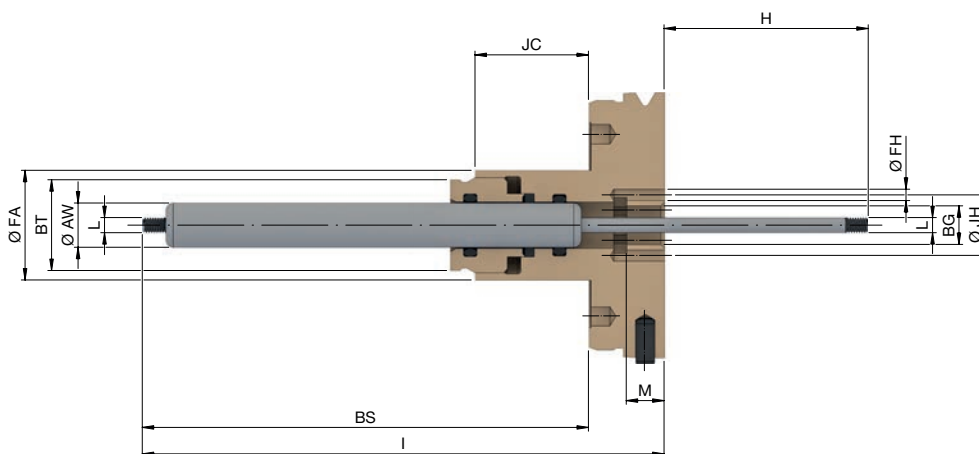

vario flex. Technical data

Suitable for	TOPlus mini TOPlus premium SPANNTOP mini							
		32	40	42	52	65	80	100
Length [mm]	H	45	48,1	42,6	46	54	80	72
Piston force [N]					40			
Thread size [M]	L				4			
End-stop thread size [M]	BG		10			12		
Depth of thread [mm]	M				10			
Total length [mm]	I	127	123,9	129,4	126	138		160
Length 2 [mm]	BS	113,5	111	116	106	118		138
Outer Ø [mm]	AW				12			
Length 3 [mm]	JC				30			
Outer Ø 2 [mm]	FA				29			
Bore-Ø	FH				3			
Bolt hole circle [mm]	JH		14			16		
Wrench size [SW]	BT				24			
In stock		✓	✓	✓	✓	✓	✓	✓
Material no.		10001374	10001375	10001376	10001377	10001378	10001379	10001380

Suitable for	TOPlus SPANNTOP nova						
		32	42	52	65	80	100
Length [mm]	H	53,5	56		65	80	85
Piston force [N]					40		
Thread size [M]	L				4		
End-stop thread size [M]	BG		10			12	
Depth of thread [mm]	M				10		
Total length [mm]	I	118,5		116		127	147
Length 2 [mm]	BS	101,5		99		110	127
Outer Ø [mm]	AW				12		
Length 3 [mm]	JC				30		
Outer Ø 2 [mm]	FA				29		
Bore-Ø	FH				3		
Bolt hole circle [mm]	JH		14			16	
Wrench size [SW]	BT				24		
In stock		✓	✓	✓	✓	✓	✓
Material no.		10001368	10001369	10001370	10001371	10001372	10001373