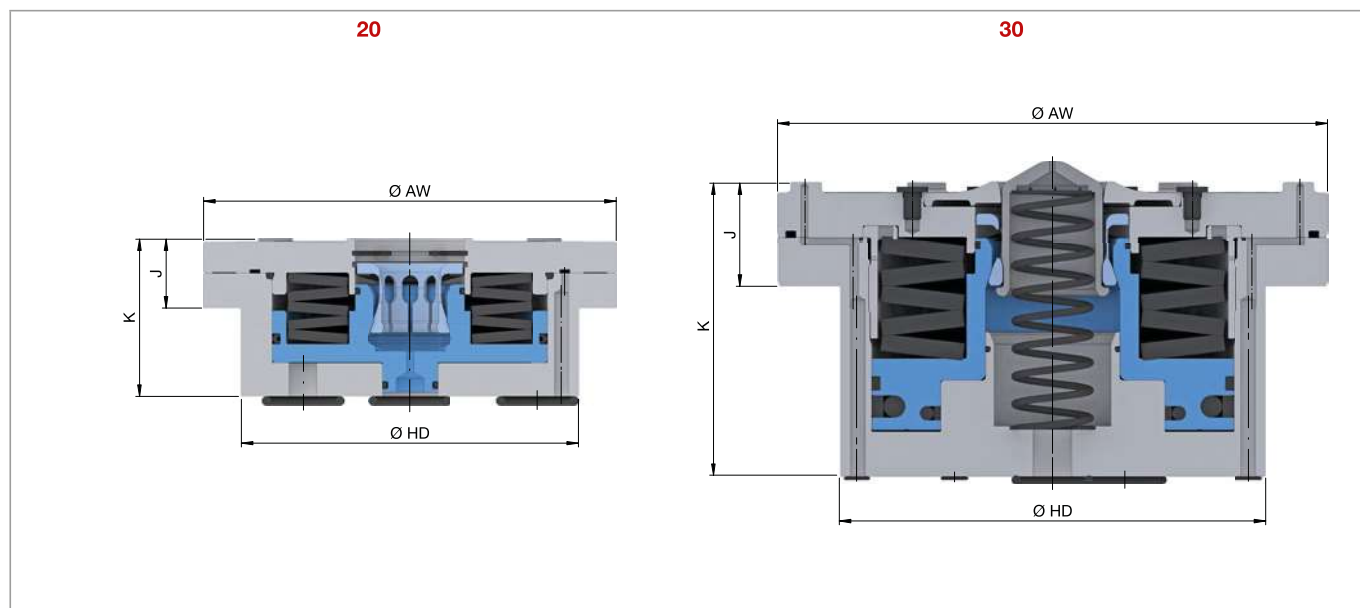

DOCKLOCK ZERO-POINT CLAMPING SYSTEM

DockLock AC

DockLock AC autosafe flanged cylinder. Technical data

Size		20	30
Min. draw-in force [kN]		9	20
Min. holding power [kN]		40	60
Repeatability ≤ [mm]		0,005	
Outer Ø [mm]	AW	120	160
Outer Ø 2 [mm]	HD	98	124
Overall height [mm]	K	45,7	85
Height [mm]	J	20	25
Max. release pressure [bar]		70	95
Release		Hydraulic	
Air-blast cleaning		Yes	
Air-blast support isles		Yes	
Piston position control		Yes	
Air sensing control		Yes	
Weight [kg]		2,3	4,7
In stock		✓	✓
Material no.		10020661	10020666

Clamping bolts	Pressure generator	Accessories
Page 26	Page 35	Page 34