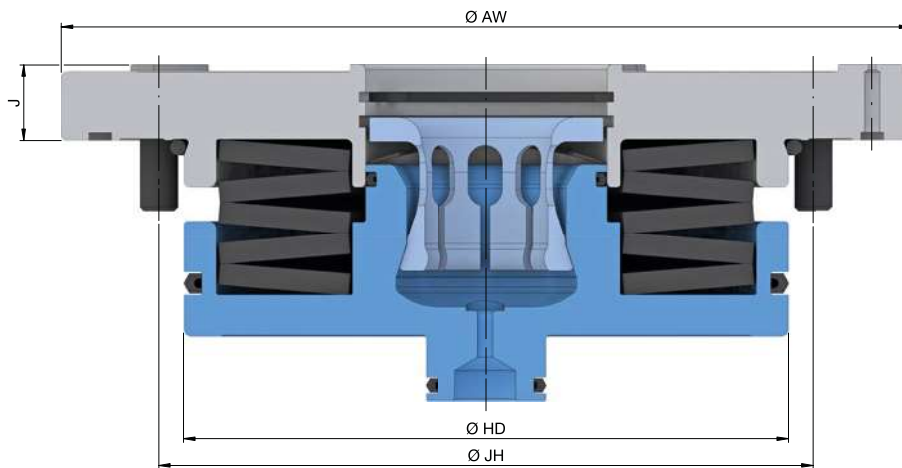

# DOCKLOCK ZERO-POINT CLAMPING SYSTEM

### DockLock AC autosafe built-in cylinder. Technical data

<b>Size</b>		<b>20</b>
<b>Min. draw-in force [kN]</b>		<b>9</b>
Min. holding power [kN]		40
Repeatability ≤ [mm]		0,005
Outer Ø [mm]	AW	112,3
Outer Ø 2 [mm]	HD	80
Height [mm]	J	10
Bolt hole circle [mm]	JH	91
Max. release pressure [bar]		70
Bore depth for mounting [mm]		40
Release		Hydraulic
Air-blast cleaning		Yes
Air-blast support isles		Yes
Piston position control		Yes
Air sensing control		Yes
Weight [kg]		1,6
In stock		✓
Material no.		10020662