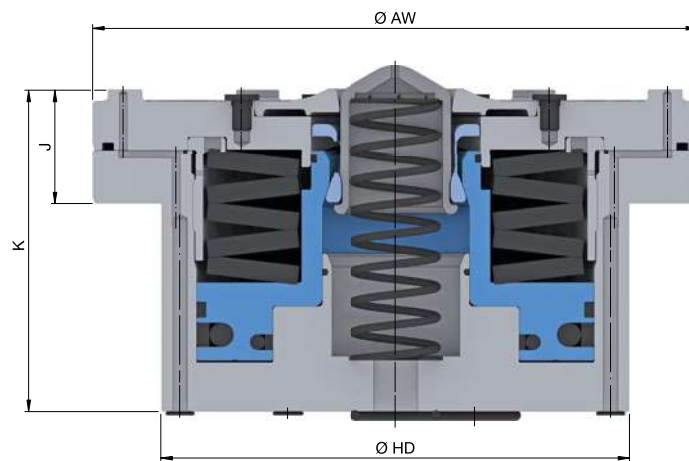

DOCKLOCK ZERO-POINT CLAMPING SYSTEM

DockLock AC

DockLock AC autosafe flanged cylinder with tapered center. Technical data

Size	30		
Min. draw-in force [kN]	20		
Type	C	B	N
Min. holding power [kN]		60	
Repeatability ≤ [mm]		0,005	
Outer Ø [mm]	AW	160	
Outer Ø 2 [mm]	HD	124	
Overall height [mm]	K	82	
Height [mm]	J	30	
Max. release pressure [bar]		95	
Release		Hydraulic	
Air-blast cleaning		Yes	
Air-blast support isles		Yes	
Air sensing control		Yes	
Piston position control		Yes	
Compensation function	No	Yes	No
Centering function	Yes		No
Weight [kg]	6,2	6,3	6,2
In stock	✓	✓	✓
Material no.	10020663	10020664	10020665

Clamping bolts	Pressure generator	Accessories
Page 26	Page 35	Page 34